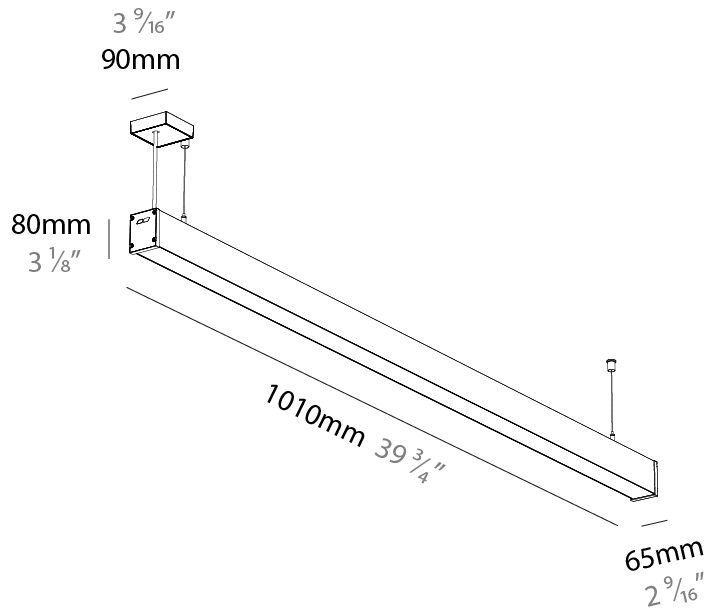

GENERAL

Series: Slider Straight IP54
Partner: Prolicht
Division: Architectural
Installation: Suspension
Product Type: Linear Profiles
Mounting Location: Ceiling
Light Distribution: Direct

PHYSICAL

Shape: Rectangle
Length (mm): 1010
Length (in): 39 3/4
Width (mm): 65
Width (in): 2 9/16
Height (mm): 80
Height (in): 3 1/8
Weight (kg): 2.200

Diffuser: Diffuser - Opal, Micro-prism, Clear Micro-prism , Glare Control, Wallwasher Right, Wallwasher Left, Wallwash Double Asymmetric

Fixture Finish: SSR / BKV / CWI / CRY / HAB / UFT / ITA / RUA / FTG / MYG / LOD / PUS / FRO / FUP / KIA / POP / BLS / SPG / MEY / GOH / CHC / COM / ABZ / JAG / OBR / MOS / ROR

Fixture Material: Aluminum Die Cast
Cable Details: 2,000mm/78 3/4" or 6,000mm/236 1/4" Transparent Cable

ELECTRICAL

Lamp Type: LED (Zhaga Standard)
Input Wattage (W): 22
Total Output Wattage (W): 20
Dimming: Non-Dimmable
Driver Included: No
Driver Location: Remote
Driver Class: Class 2
Input Voltage (V): 120
Upon Request: DALI Dimming, MATTER Dimming

LED

Color Temperature (°K): 2700 / 3000 / 3500 / 4000
Max. Delivered Lumen (lm): 2210 - 3072
Nominal Lumen (lm): 3410 - 3560
CRI: >90 CRI
Lamp Life (hrs): 50000

OPTICAL

RATINGS AND CERTIFICATIONS

Certified By: Certified for North American Standards
IP rating: IP54