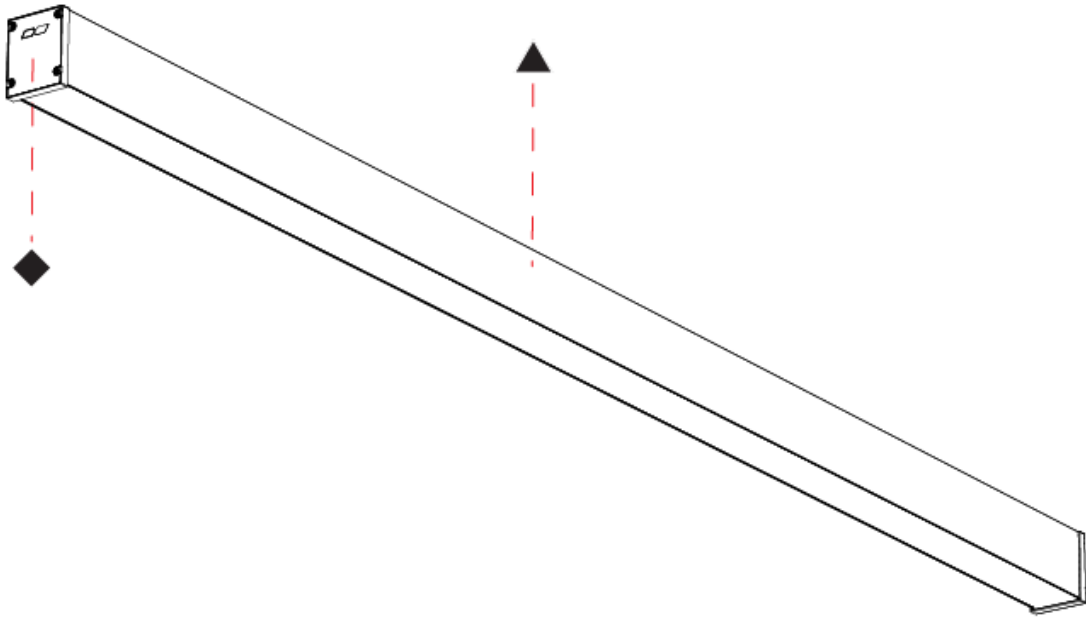

SLIDER STRAIGHT IP54 SURFACE

A3D394-

PROJECT

TYPE

SPECIFIER

QUANTITY

DATE

A