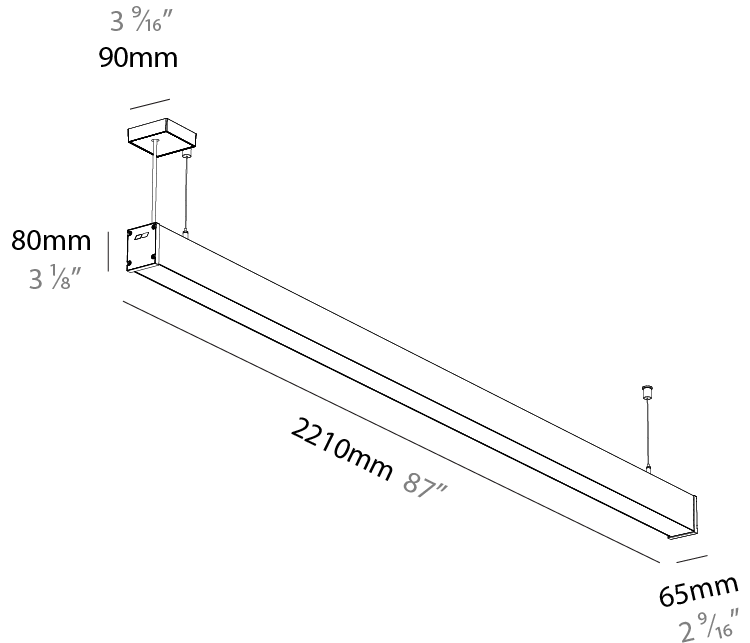

GENERAL

Series: Slider Straight IP54
Partner: Prolicht
Division: Architectural
Installation: Suspension
Product Type: Linear Profiles
Mounting Location: Ceiling
Light Distribution: Direct

PHYSICAL

Shape: Rectangle
Length (mm): 2210
Length (in): 87
Width (mm): 65
Width (in): 2 ⁹/₁₆
Height (mm): 80
Height (in): 3 ¹/₈
Weight (kg): 4.100

Diffuser: Diffuser - Opal, Micro-prism, Clear Micro-prism , Glare Control, Wallwasher Right, Wallwasher Left, Wallwash Double Asymmetric

Fixture Finish: SSR / BKV / CWI / CRY / HAB / UFT / ITA / RUA / FTG / MYG / LOD / PUS / FRO / FUP / KIA / POP / BLS / SPG / MEY / GOH / CHC / COM / ABZ / JAG / OBR / MOS / ROR

Fixture Material: Aluminum Die Cast

Cable Details: 2,000mm/78 3/4" or 6,000mm/236 1/4" Transparent Cable

ELECTRICAL

Lamp Type: LED (Zhaga Standard)
Input Wattage (W): 47
Total Output Wattage (W): 42.7
Dimming: Non-Dimmable
Driver Included: No
Driver Location: Remote
Driver Class: Class 2
Input Voltage (V): 120
Upon Request: DALI Dimming, MATTER Dimming

LED

Color Temperature (°K): 2700 / 3000 / 3500 / 4000
Max. Delivered Lumen (lm): 4866 - 6766
Nominal Lumen (lm): 7510-7840
CRI: >90 CRI
Lamp Life (hrs): 50000

OPTICAL

RATINGS AND CERTIFICATIONS

Certified By: Certified for North American Standards
IP rating: IP54