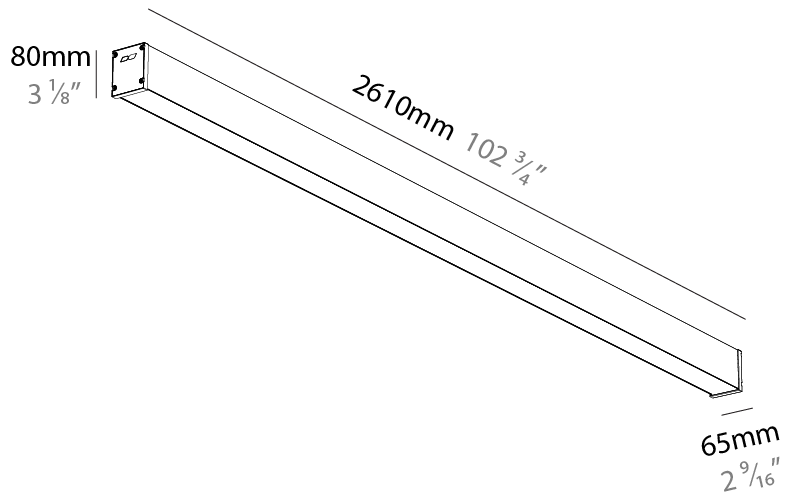

1. To build a product code in our configurator select the specify button on the base model # product page
2. To build a manual product code on this datasheet choose from the options listed below in blue font and add the suffix to the base model #

GENERAL

Series: Slider Straight IP54
Partner: Prolicht
Division: Architectural
Installation: Surface
Product Type: Linear Profiles
Mounting Location: Ceiling
Light Distribution: Direct

PHYSICAL

Shape: Rectangle
Length (mm): 2610
Length (in): 102 ³/₄"
Width (mm): 65
Width (in): 2 ⁹/₁₆"
Height (mm): 80
Height (in): 3 ¹/₈"
Weight (kg): 2.420

Diffuser: [Diffuser - Opal](#), [Micro-prism](#), [Clear Micro-prism](#), [Glare Control](#), [Wallwasher Right](#), [Wallwasher Left](#), [Wallwash Double Asymmetric](#)

Fixture Finish: [SSR / BKV / CWI / CRY / HAB / UFT / ITA / RUA / FTG / MYG / LOD / PUS / FRO / FUP / KIA / POP / BLS / SPG / MEY / GOH / CHC / COM / ABZ / JAG / OBR / MOS / ROR](#)

Fixture Material: Aluminum Die Cast

ELECTRICAL

Lamp Type: LED (Zhaga Standard)
Input Wattage (W): 56
Total Output Wattage (W): 50.9
Dimming: Non-Dimmable
Driver Included: No
Driver Location: Remote
Driver Class: Class 2
Input Voltage (V): 120
Upon Request: DALI Dimming, MATTER Dimming

LED

Color Temperature (°K): 2700 / 3000 / 3500 / 4000
Max. Delivered Lumen (lm): 5754 - 8000
Nominal Lumen (lm): 8880 - 9270
CRI: >90 CRI
Lamp Life (hrs): 50000

OPTICAL

RATINGS AND CERTIFICATIONS

Certified By: Certified for North American Standards
IP rating: IP54