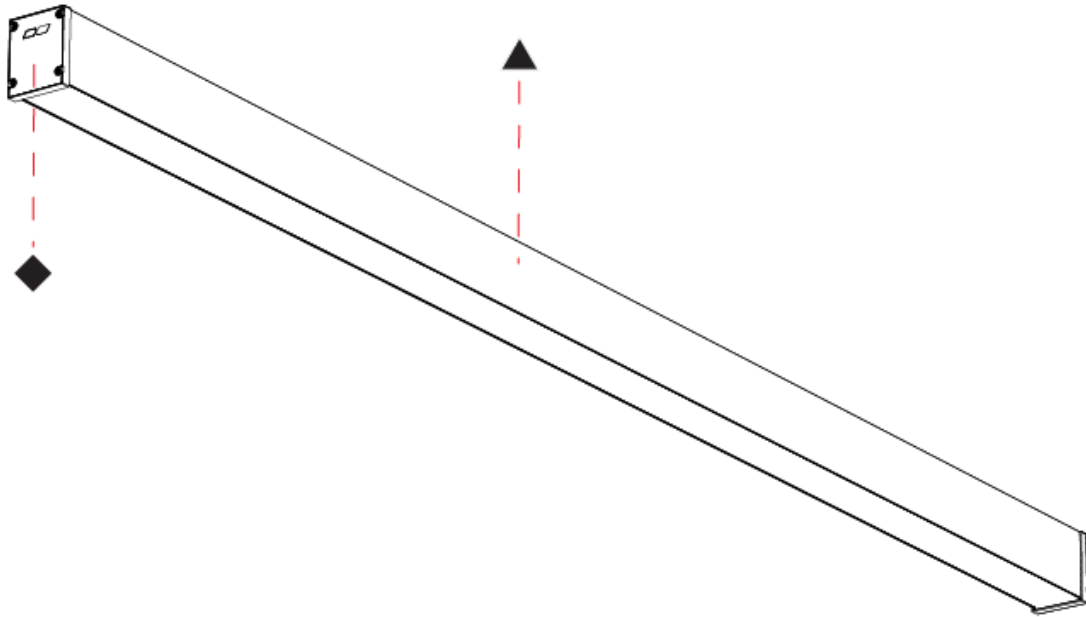

SLIDER STRAIGHT IP54 SURFACE

A3D395-

PROJECT

TYPE

SPECIFIER

QUANTITY

DATE

A