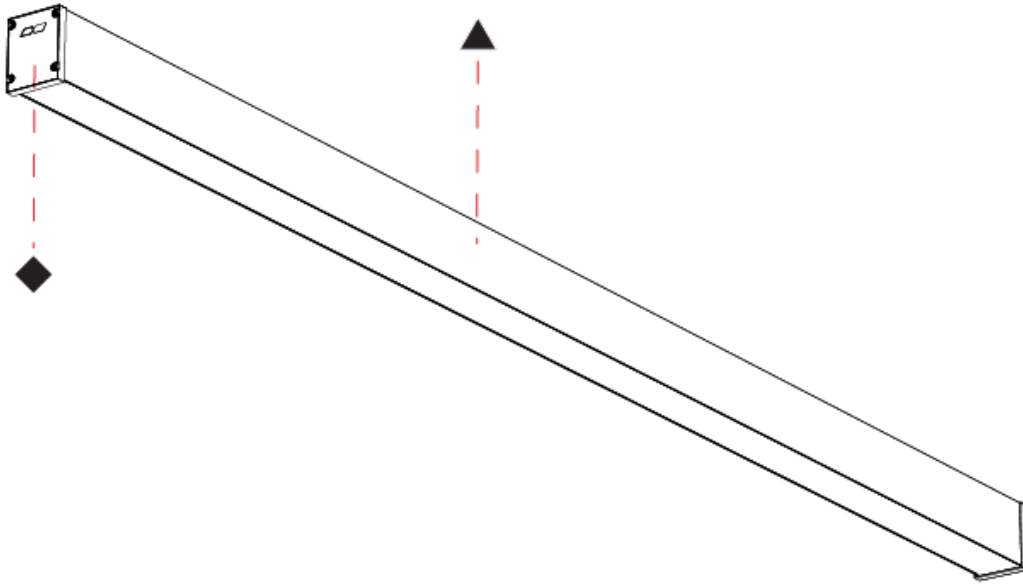

SLIDER STRAIGHT IP54 SURFACE

A3D389-

PROJECT

TYPE

SPECIFIER

QUANTITY

DATE

PROJECT
TYPE
SPECIFIER
QUANTITY
DATE