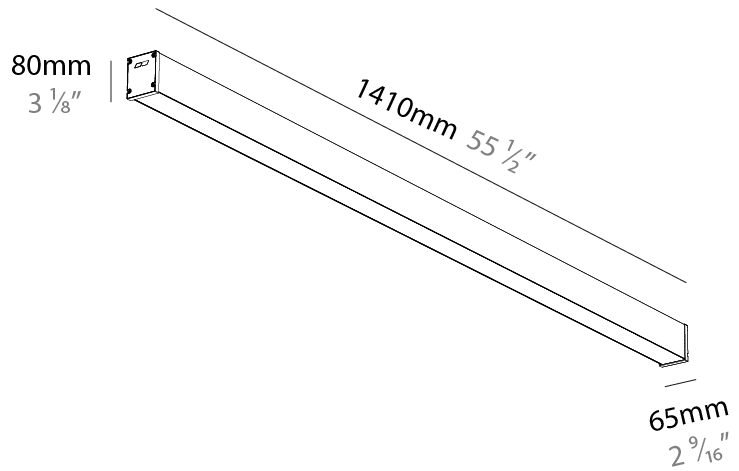

1. To build a product code in our configurator select the specify button on the base model # product page
2. To build a manual product code on this datasheet choose from the options listed below in blue font and add the suffix to the base model #

GENERAL

Series: Slider Straight IP54
Partner: Prolicht
Division: Architectural
Installation: Surface
Product Type: Linear Profiles
Mounting Location: Ceiling
Light Distribution: Direct

PHYSICAL

Shape: Rectangle
Length (mm): 1410
Length (in): 55 1/2
Width (mm): 65
Width (in): 2 9/16
Height (mm): 80
Height (in): 3 1/8
Weight (kg): 2.420

Diffuser: [Diffuser - Opal](#), [Micro-prism](#), [Clear Micro-prism](#), [Glare Control](#), [Wallwasher Right](#), [Wallwasher Left](#), [Wallwash Double Asymmetric](#)

Fixture Finish: [SSR / BKV / CWI / CRY / HAB / UFT / ITA / RUA / FTG / MYG / LOD / PUS / FRO / FUP / KIA / POP / BLS / SPG / MEY / GOH / CHC / COM / ABZ / JAG / OBR / MOS / ROR](#)

Fixture Material: Aluminum Die Cast

ELECTRICAL

Lamp Type: LED (Zhaga Standard)
Input Wattage (W): 30
Total Output Wattage (W): 27.3
Dimming: Non-Dimmable
Driver Included: No
Driver Location: Remote
Driver Class: Class 2
Input Voltage (V): 120
Upon Request: DALI Dimming, MATTER Dimming

LED

Color Temperature (°K): 2700 / 3000 / 3500 / 4000
Max. Delivered Lumen (lm): 3097 - 4306
Nominal Lumen (lm): 4780 - 4990
CRI: >90 CRI
Lamp Life (hrs): 50000

OPTICAL

RATINGS AND CERTIFICATIONS

Certified By: Certified for North American Standards
IP rating: IP54