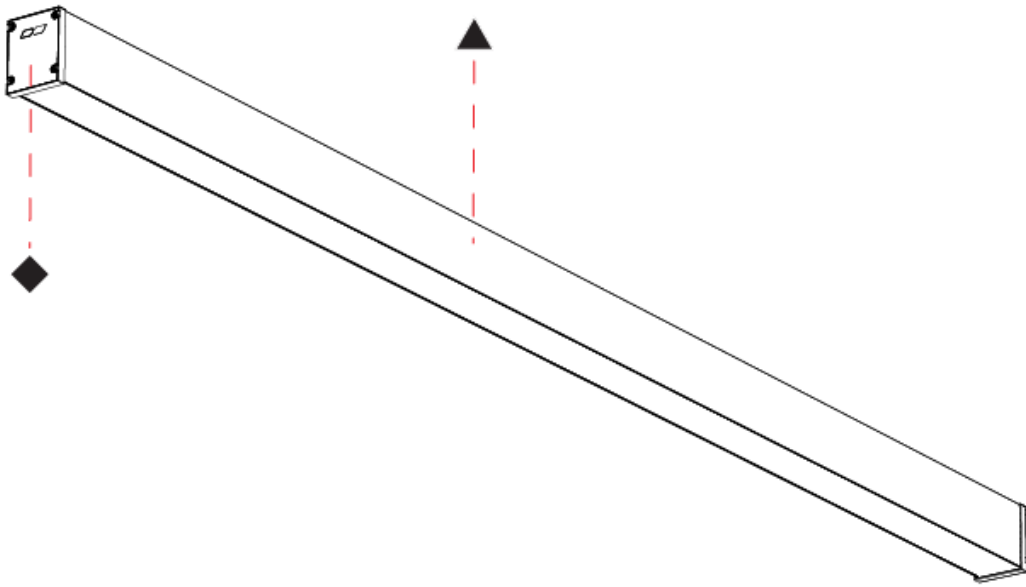

SLIDER STRAIGHT IP54 SURFACE

A3D391-

PROJECT

TYPE

SPECIFIER

QUANTITY

DATE

A