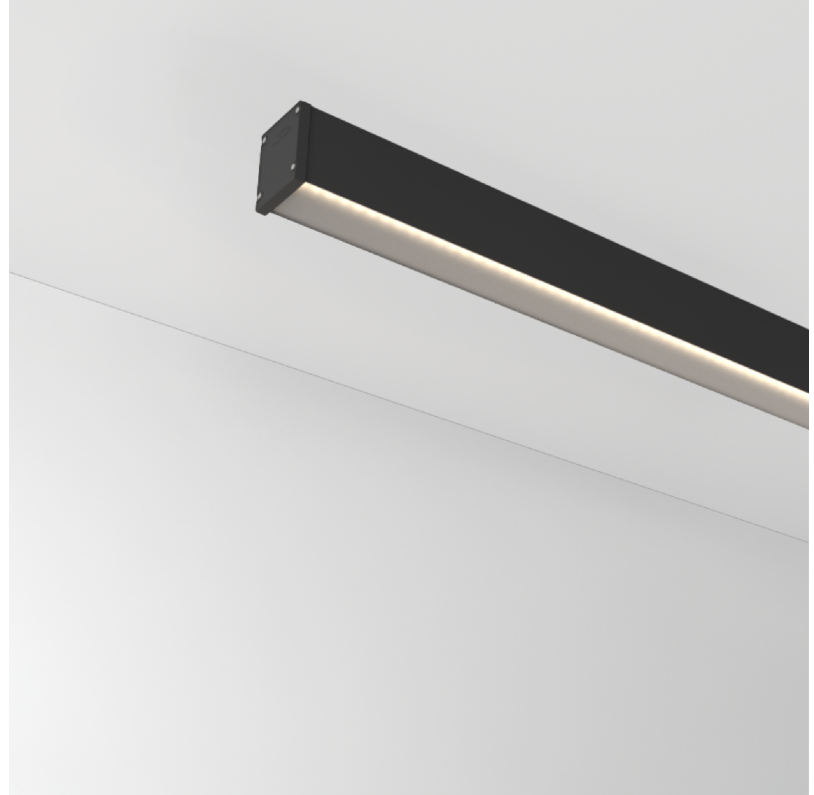

1. To build a product code in our configurator select the specify button on the base model # product page
2. To build a manual product code on this datasheet choose from the options listed below in blue font and add the suffix to the base model #

GENERAL

Series: Slider Straight IP54
Partner: Prolicht
Division: Architectural
Installation: Surface
Product Type: Linear Profiles
Mounting Location: Ceiling
Light Distribution: Direct

PHYSICAL

Shape: Rectangle
Length (mm): 810
Length (in): 31 7/8
Width (mm): 65
Width (in): 2 9/16
Height (mm): 80
Height (in): 3 1/8
Weight (kg): 1.660

Diffuser: [Diffuser - Opal](#), [Micro-prism](#), [Clear Micro-prism](#), [Glare Control](#), [Wallwasher Right](#), [Wallwasher Left](#), [Wallwash Double Asymmetric](#)

Fixture Finish: [SSR / BKV / CWI / CRY / HAB / UFT / ITA / RUA / FTG / MYG / LOD / PUS / FRO / FUP / KIA / POP / BLS / SPG / MEY / GOH / CHC / COM / ABZ / JAG / OBR / MOS / ROR](#)

Fixture Material: Aluminum Die Cast

ELECTRICAL

Lamp Type: LED (Zhaga Standard)
Input Wattage (W): 17
Total Output Wattage (W): 15.4
Dimming: Non-Dimmable
Driver Included: No
Driver Location: Remote
Driver Class: Class 2
Input Voltage (V): 120
Upon Request: DALI Dimming, MATTER Dimming

LED

Color Temperature (°K): 2700 / 3000 / 3500 / 4000
Max. Delivered Lumen (lm): 1769 - 2460
Nominal Lumen (lm): 2730 - 2850
CRI: >90 CRI
Lamp Life (hrs): 50000

OPTICAL

RATINGS AND CERTIFICATIONS

Certified By: Certified for North American Standards
IP rating: IP54