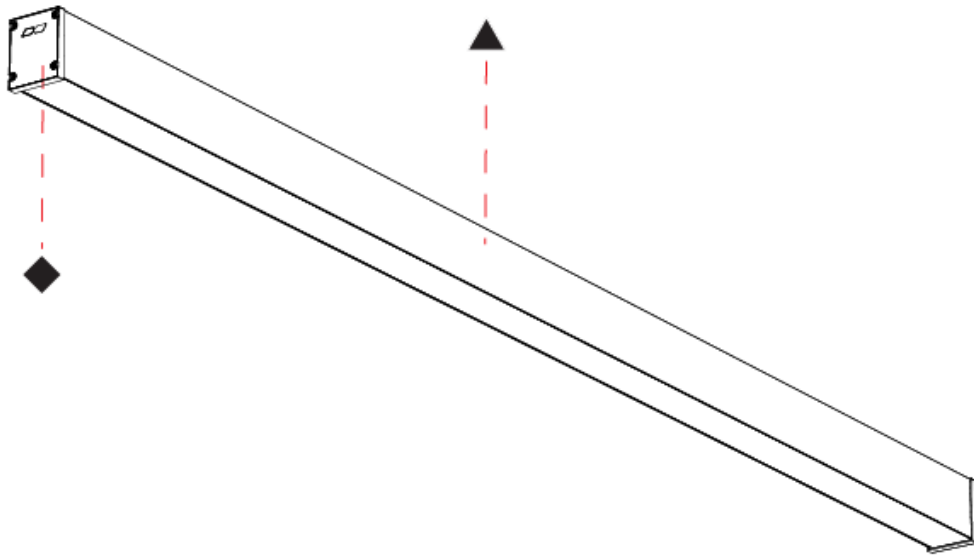

SLIDER STRAIGHT IP54 SURFACE

A3D387-

PROJECT

TYPE

SPECIFIER

QUANTITY

DATE

A