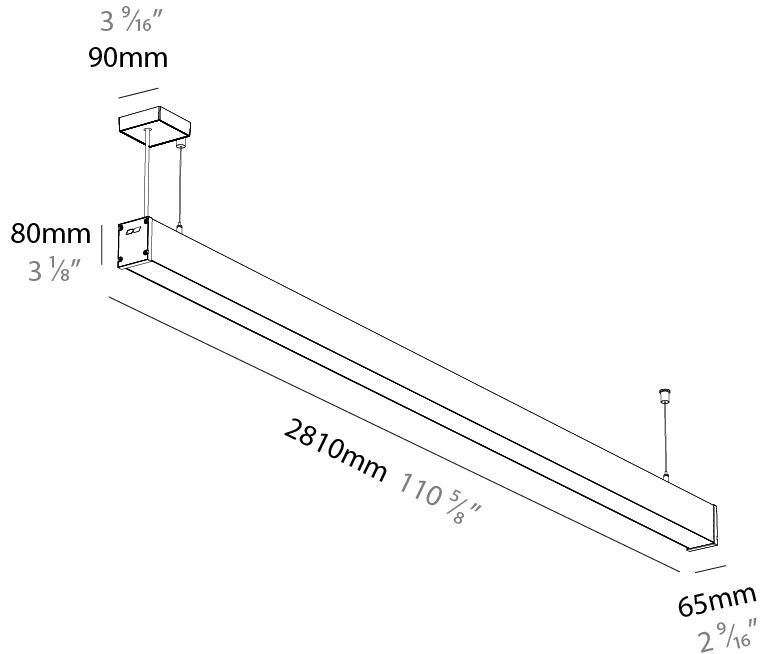

GENERAL

Series: Slider Straight IP54
Partner: Prolicht
Division: Architectural
Installation: Suspension
Product Type: Linear Profiles
Mounting Location: Ceiling
Light Distribution: Direct

PHYSICAL

Shape: Rectangle
Length (mm): 2810
Length (in): 110 ⁵/₈
Width (mm): 65
Width (in): 2 ⁹/₁₆
Height (mm): 80
Height (in): 3 ¹/₈
Weight (kg): 4.100

Diffuser: Diffuser - Opal, Micro-prism, Clear Micro-prism, Glare Control, Wallwasher Right, Wallwasher Left, Wallwash Double Asymmetric

Fixture Finish: SSR / BKV / CWI / CRY / HAB / UFT / ITA / RUA / FTG / MYG / LOD / PUS / FRO / FUP / KIA / POP / BLS / SPG / MEY / GOH / CHC / COM / ABZ / JAG / OBR / MOS / ROR

Fixture Material: Aluminum Die Cast
Cable Details: 2,000mm/78 3/4" or 6,000mm/236 1/4" Transparent Cable

ELECTRICAL

Lamp Type: LED (Zhaga Standard)
Input Wattage (W): 60
Total Output Wattage (W): 54.5
Dimming: Non-Dimmable
Driver Included: No
Driver Location: Remote
Driver Class: Class 2
Input Voltage (V): 120
Upon Request: DALI Dimming, MATTER Dimming

LED

Color Temperature (°K): 2700 / 3000 / 3500 / 4000
Max. Delivered Lumen (lm): 6195 - 8613
Nominal Lumen (lm): 9560 - 9980
CRI: >90 CRI
Lamp Life (hrs): 50000

OPTICAL

RATINGS AND CERTIFICATIONS

Certified By: Certified for North American Standards
IP rating: IP54